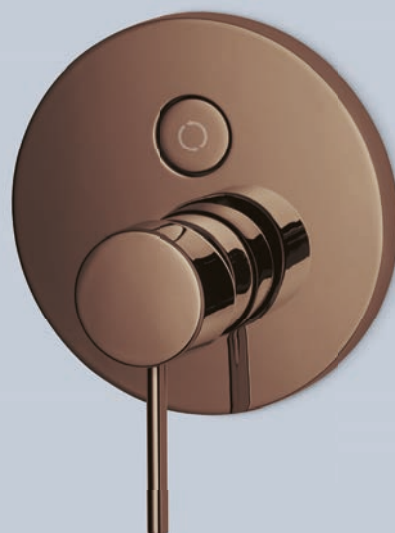

- ∧ **F3039X2OR**
  Miscelatore incasso doccia con deviatore a 2 uscite
  Built-in shower mixer with 2 outlets diverter

- ∨ **F3039E2HL**
  Miscelatore incasso doccia con deviatore a 2 uscite
  Built-in shower mixer with 2 outlets diverter