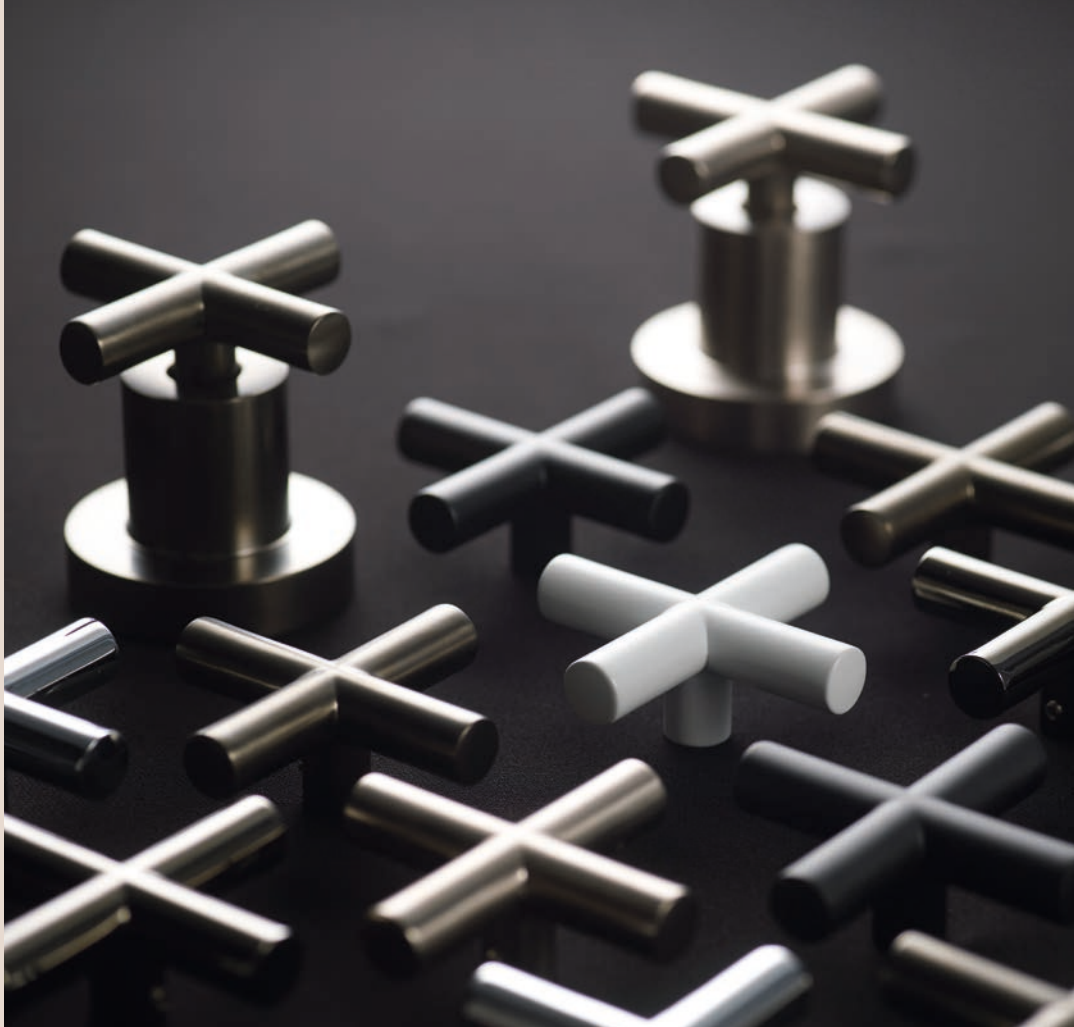

^ F5305/2NS
Colonna doccia con deviatore, soffione e doccia
Shower column with diverter, showerhead and shower set

Linee senza tempo caratterizzano questa serie, disponibile nelle versioni per lavabo, vasca e doccia, in un perfetto equilibrio tra eleganza e fluidità. Il focus è tutto sui comandi che richiamano lo stile delle rubinetterie tradizionali ma reinterpretato attraverso un linguaggio contemporaneo esteticamente coerente.

Timeless lines characterize this series, available in washbasin, bath and shower versions, in a perfect balance of elegance and fluidity. The focus is on the control's levers that recall the style of traditional faucets but reinterpreted through an aesthetically contemporary language.