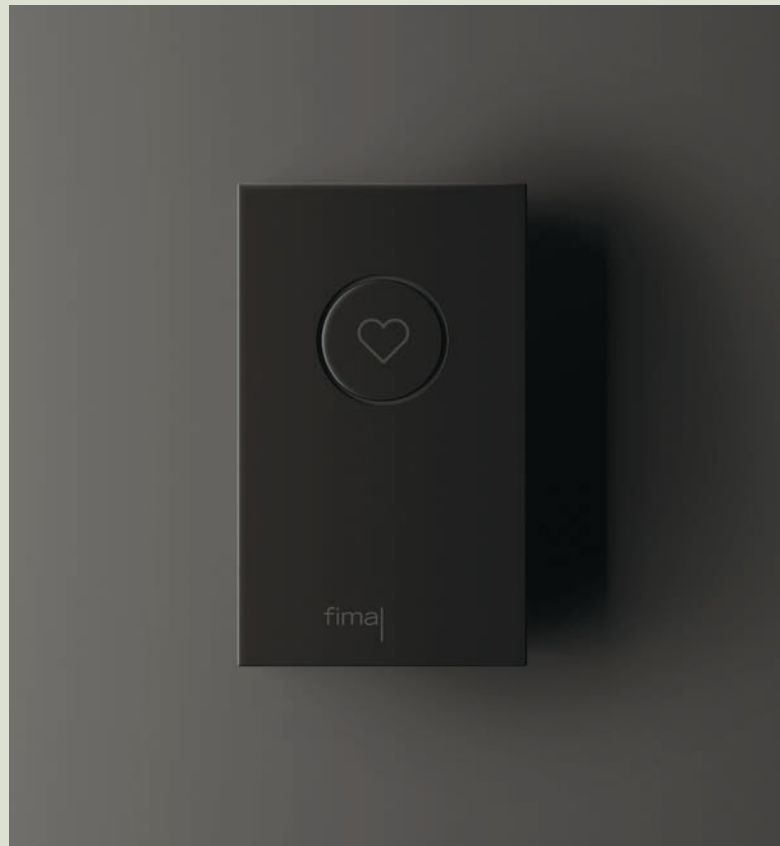

Un pratico pulsante a pressione permette l'attivazione di ciascun flusso. L'elemento on/off può essere abbinato a qualsiasi punto di erogazione a parete. È inoltre disponibile un kit di differenti tasti personalizzati e facilmente intercambiabili che permettono una facile identificazione dell'uscita corrispondente: bocca a parete, getto laterale, soffione, doccia, lama d'acqua e il pratico pulsante a cuore per identificare la propria uscita preferita.

A handy push button allows the activation of each flow. The on/off element can be combined with any wall outlet. A set of different customised and easily interchangeable buttons is also available. They allow for easy identification of the corresponding outlet: wall mounted spout, side jet, showerhead, handshower, water blade and the heart button, designed to select your favourite outlet.