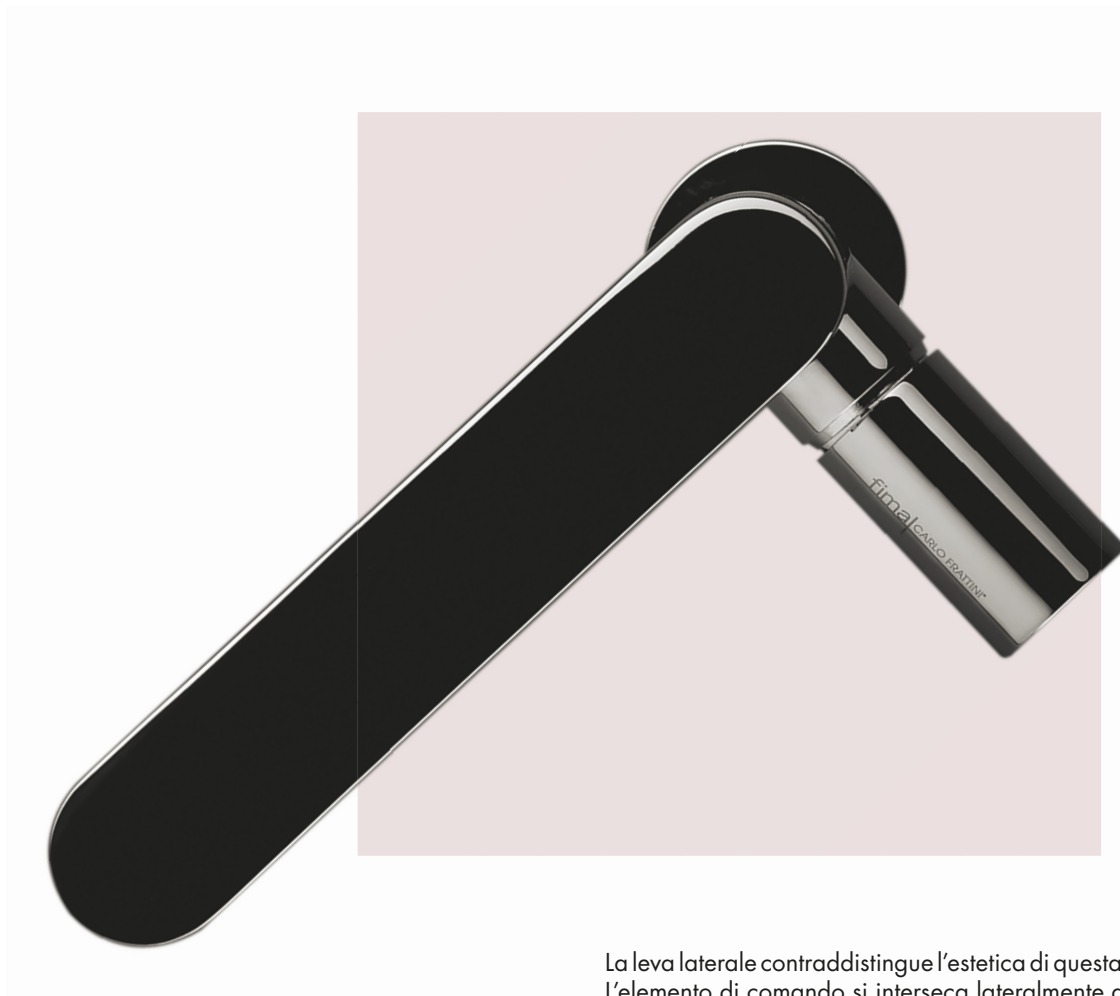

La leva laterale contraddistingue l'estetica di questa collezione. L'elemento di comando si interseca lateralmente al corpo del miscelatore con precisione ed equilibrio lasciando inalterata la leggerezza estetica delle forme. I volumi sono minimizzati al massimo e si raccordano con la bocca di erogazione girevole inclinata verso l'altro e dalla superficie piana.

The side lever marks the aesthetics of this collection. The handle intersects laterally with the body of the mixer with precision and balance, leaving the aesthetic lightness of the shapes unchanged. The volumes are minimized as much as possible and blend with the upwards tilted swivel spout and the surface.