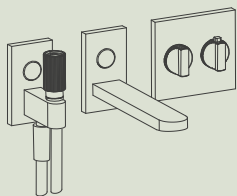

SWITCH _____ articoli / articles

F5921
Miscelatore termostatico
incasso
Built-in thermostatic mixer

F5922
Pulsante on/off
On/off button

F5923
Soffioncino laterale con
pulsante on/off
Body spray with on/off
button

F5926
Bocca a parete per vasca
con pulsante on/off
Bath spout with on/off
button

F5944
Sistema termostatico incasso
vasca 2 uscite
Built-in thermostatic bath set
with 2 outlets