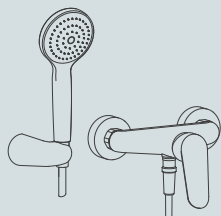

F3021WX5 150 mm
F3021WLX5 200 mm
Miscelatore lavabo a parete
Wall mounted basin mixer

F3002
Miscelatore bidet
Bidet mixer

F3014N
Miscelatore bordo vasca
Deck mounted bath mixer

F3004
Miscelatore esterno vasca
con set doccia
Exposed bath mixer with
shower set