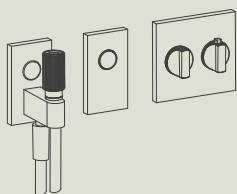

F5945
Sistema termostatico incasso
doccia 2 uscite
Built-in thermostatic shower
set with two outlets