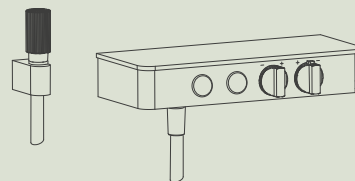

F5940/1
Miscelatore termostatico esterno doccia con mensola e set
doccia
Exposed thermostatic shower mixer with shelf and shower
set