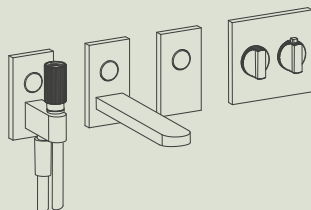

F5947
Sistema termostatico incasso vasca 3 uscite
Built-in thermostatic bath set with 3 outlets