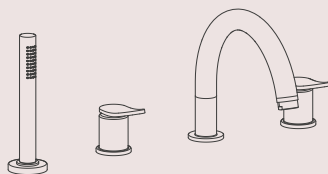

F3814N
Miscelatore bordo vasca
Deck mounted bath mixer