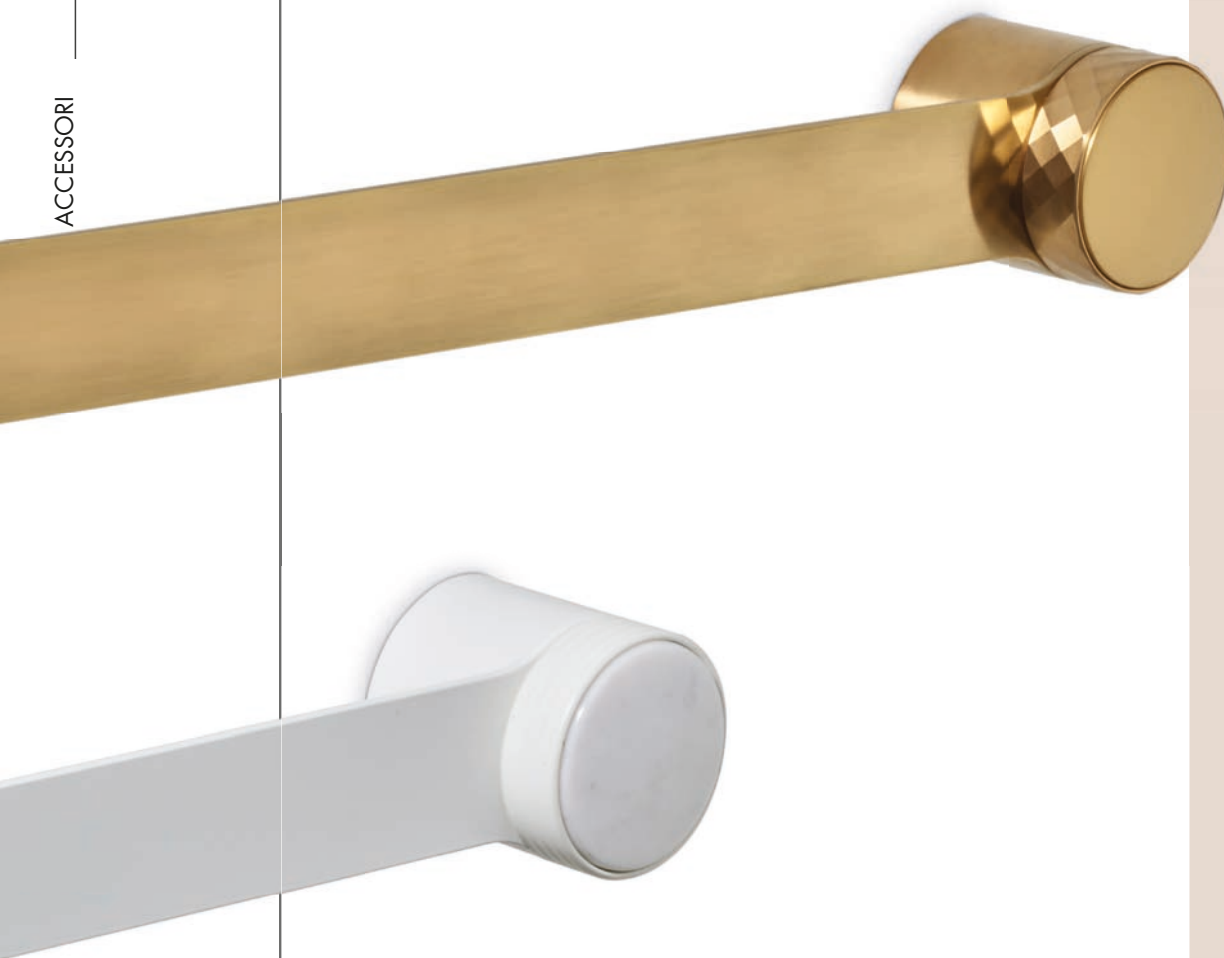

TEXTURE

Le inedite maniglie, veri stilemi di Texture Collection, e le infinite possibilità di combinazione con le loro cover, caratterizzano questa gamma di accessori per bagno.

The unique handles, stylistic elements of Texture Collection, and the unlimited combinations with their covers characterize this collection of bathroom accessories

^ F6100/60XOS
Portasalviette 60 cm
Towel holder 60 cm

F6100/40HBS
Portasalviette 60 cm
Towel holder 40 cm

> F6104/1HCN
Gancio singolo
Single hook

F6104/1VNS
Gancio singolo
Single hook

F6104XCR
Gancio singolo
Single hook